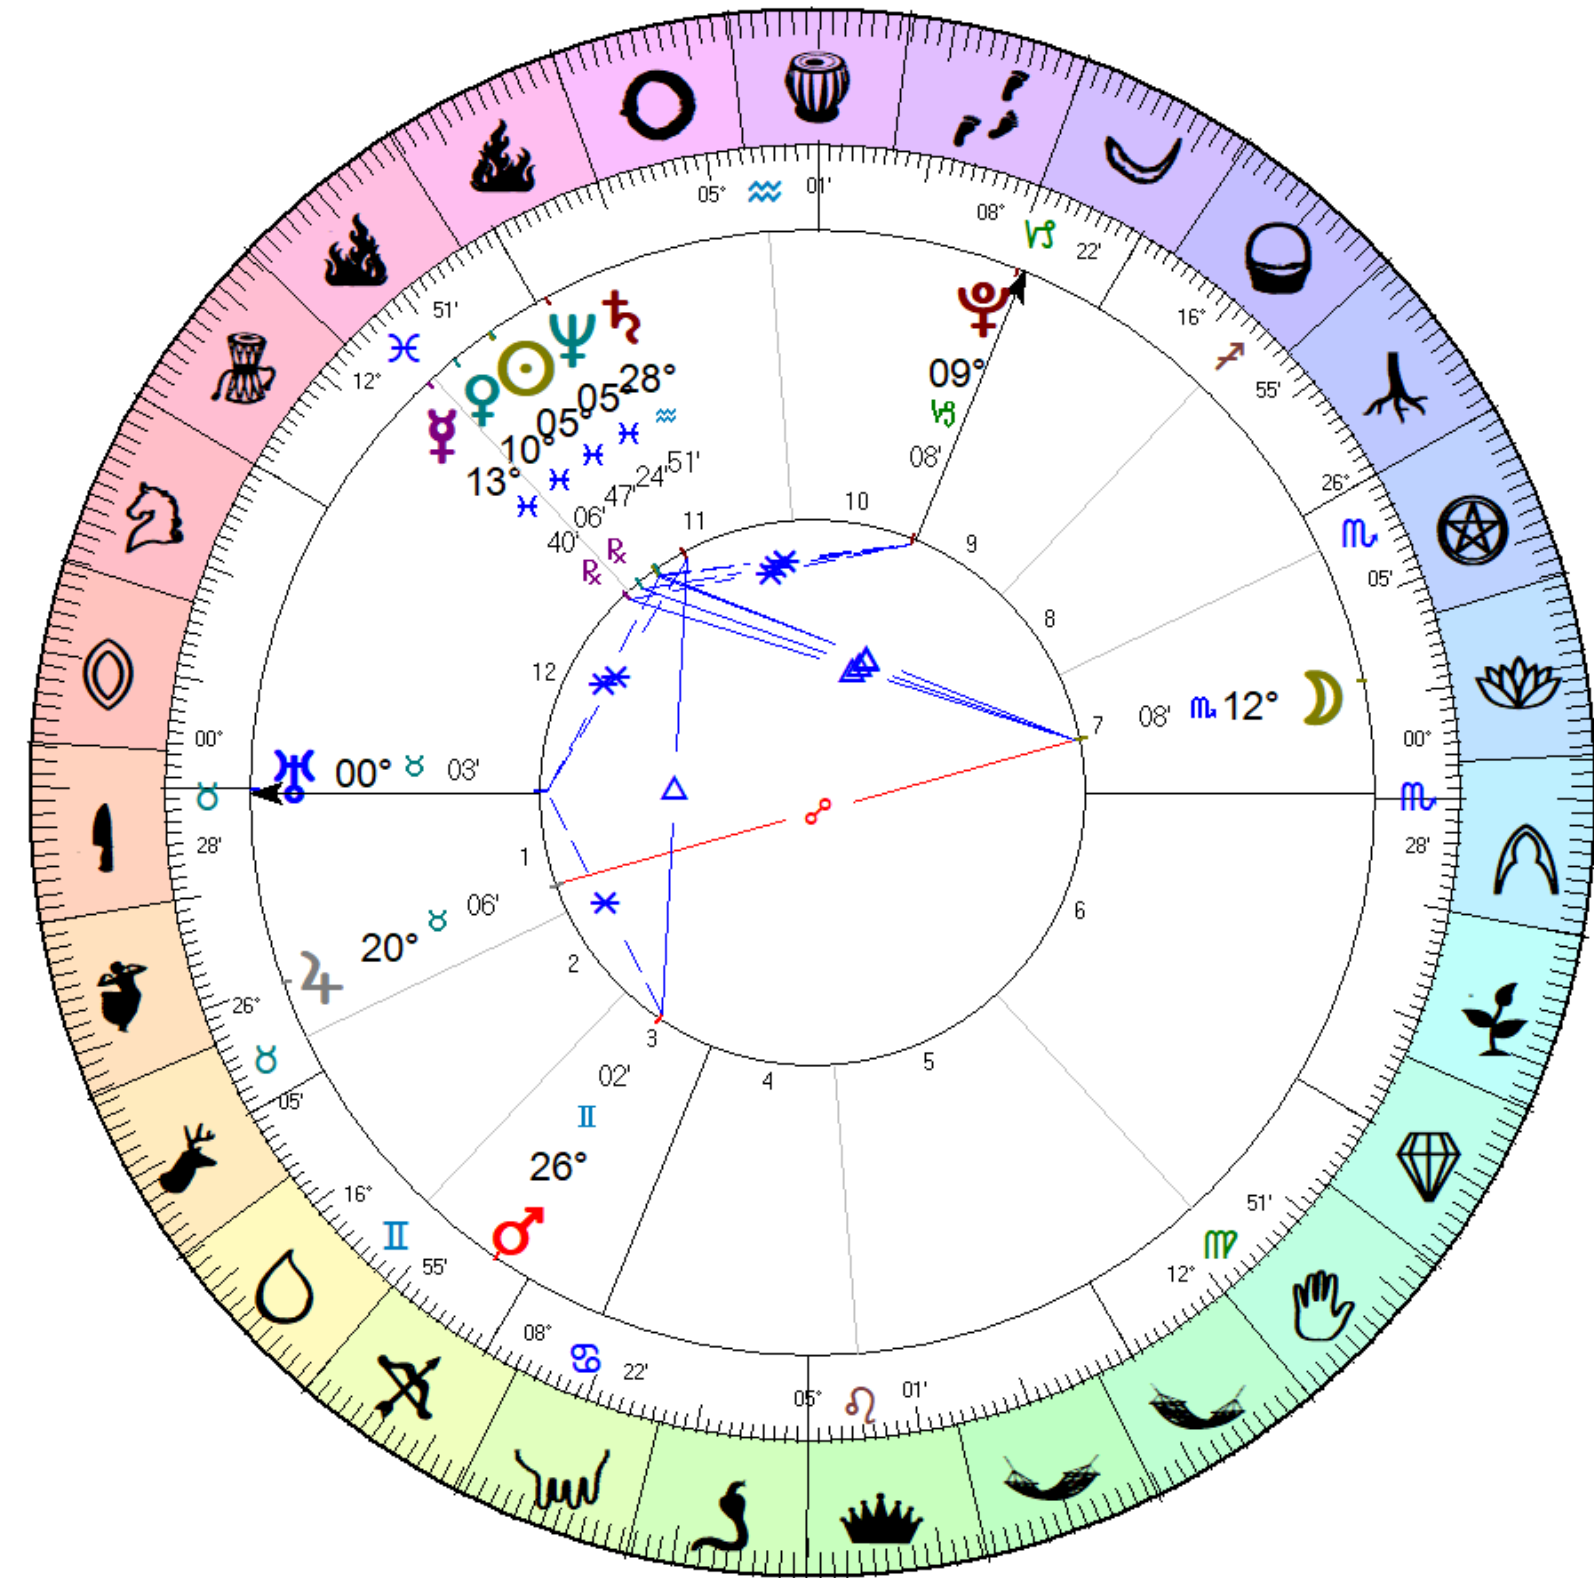

ASPECTS			
☉	♂	♃	0°22' S
♀	♃	♃	0°58' A
♃	♃	♃	1°11' A
☾	♈	♃	1°32' A

LUNAR MANSIONS - Lahiri Zodiac		
☾ 18th	Alcalb	Al Kalb
	The Heart	
☽ 27th	Algarf almuehar	Al Fargh Al Thani
	The Lower Hole of the Flask	
♀ 27th	Algarf almuehar	Al Fargh Al Thani
	The Lower Hole of the Flask	
♀ 27th	Algarf almuehar	Al Fargh Al Thani
	The Lower Hole of the Flask	
♂ 7th	Aldirah	Al Dhira
	The Seed or The Branch	
♃ 4th	Aldebaran	Al Debaran
	The Eye of God	
♁ 26th	Almiquedam	Al Fargh Al Mukdim
	The Upper Hole of the Flask	
♆ 3rd	Azoraya	Al Thuraya
	The Swarm	
♃ 27th	Algarf almuehar	Al Fargh Al Thani
	The Lower Hole of the Flask	
♁ 22nd	Caadaldeba	Al Sad Al Dhabih
	The Fortunate Assassin	

# Visão Védica – Zodíaco Sideral

# A linha do tempo